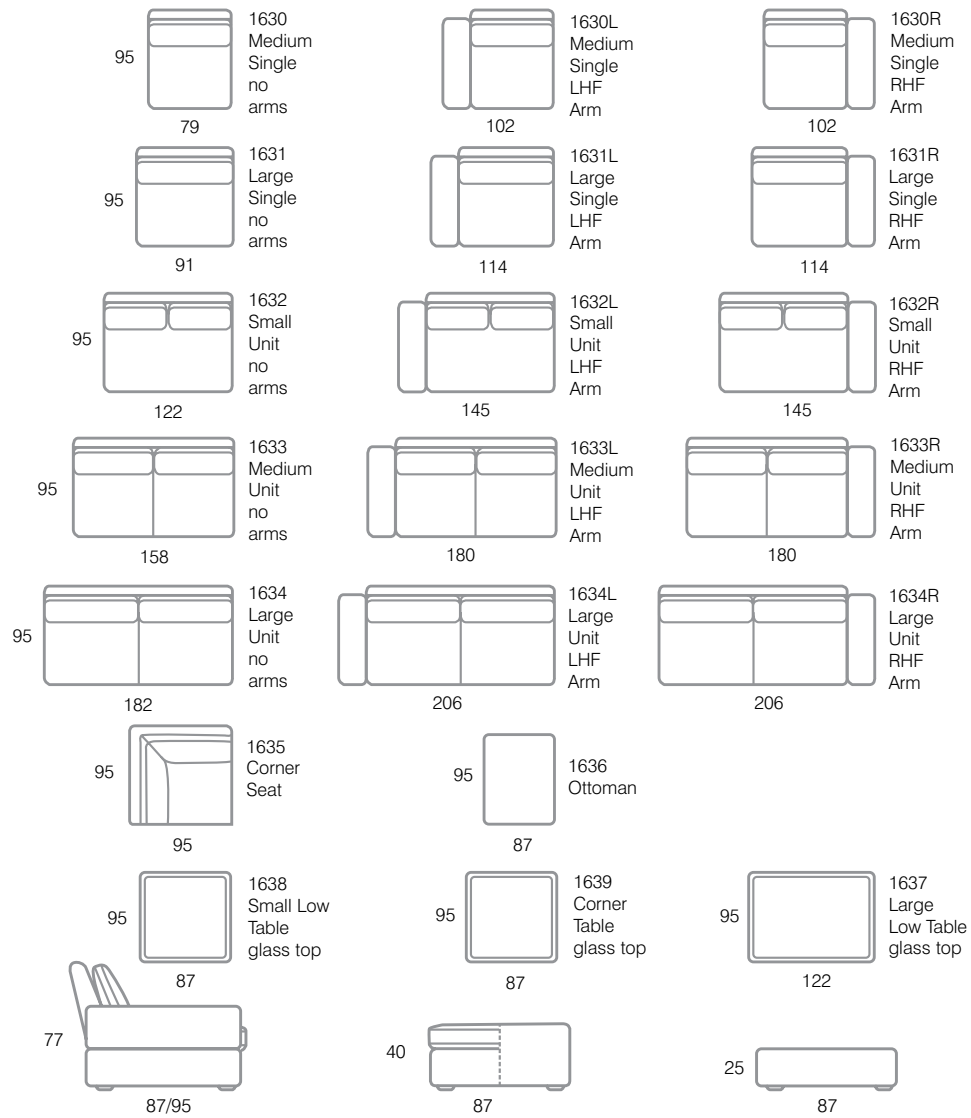

ASTOR UNIT SYSTEM

Astor Unit System 1632 and 1633 available with single seat and back cushions.
Specify suffix **S**