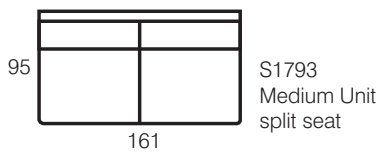

PORTO UNIT SYSTEM

Units

Corner Arm

Wide Arm

Narrow Arm

Option

Example:

- 1 x S1794LW/RC
- 1 x 1793RN
- 1 x 179B

NB Corner cushion or corner scatter included with corner arm – *please specify*. 1 x large box scatter and 1 x oblong box scatter included per Small, Medium or Large Unit.

RICHARD BUTLER