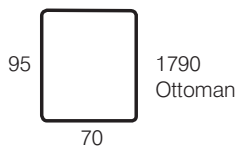

PORTO UNIT SYSTEM

Units

Corner Arm

Wide Arm

Narrow Arm

Option

Example:

- 1 x S1794LW/RC
- 1 x 1793RN
- 1 x 179B

NB Corner cushion or corner scatter included with corner arm – *please specify*. 1 x large box scatter and 1 x oblong box scatter included per Small, Medium or Large Unit.

RICHARD BUTLER