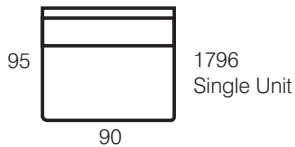

PORTO UNIT SYSTEM

Units

Corner Arm

Wide Arm

Narrow Arm

Option

Example:

- 1 x S1794LW/RC
- 1 x 1793RN
- 1 x 179B