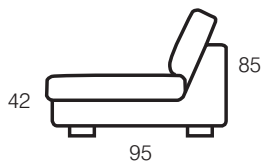

PORTO UNIT SYSTEM

Units

Corner Arm

Wide Arm

Narrow Arm

Option

Example:

- 1 x S1794LW/RC
- 1 x 1793RN
- 1 x 179B

NB Corner cushion or corner scatter included with corner arm – *please specify*. 1 x large box scatter and 1 x oblong box scatter included per Small, Medium or Large Unit.

RICHARD BUTLER