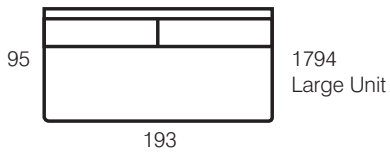

PORTO UNIT SYSTEM

Units

Corner Arm

Wide Arm

Narrow Arm

Option

Example:

- 1 x S1794LW/RC
- 1 x 1793RN
- 1 x 179B

NB Corner cushion or corner scatter included with corner arm – *please specify*. 1 x large box scatter and 1 x oblong box scatter included per Small, Medium or Large Unit.

RICHARD BUTLER