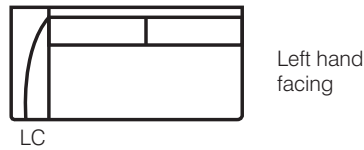

PORTO UNIT SYSTEM

Units

Corner Arm

Wide Arm

Narrow Arm

Option

Example:

- 1 x S1794LW/RC
- 1 x 1793RN
- 1 x 179B

NB Corner cushion or corner scatter included with corner arm – *please specify*. 1 x large box scatter and 1 x oblong box scatter included per Small, Medium or Large Unit.

RICHARD BUTLER