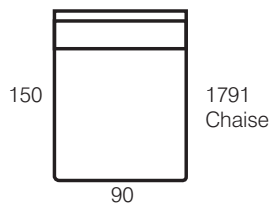

PORTO UNIT SYSTEM

Units

Corner Arm

Wide Arm

Narrow Arm

Option

Example:

- 1 x S1794LW/RC
- 1 x 1793RN
- 1 x 179B

NB Corner cushion or corner scatter included with corner arm – *please specify*. 1 x large box scatter and 1 x oblong box scatter included per Small, Medium or Large Unit.

RICHARD BUTLER