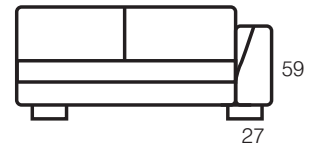

PORTO UNIT SYSTEM

Units

Corner Arm

Wide Arm

Narrow Arm

Option

Example:

- 1 x S1794LW/RC
- 1 x 1793RN
- 1 x 179B

NB Corner cushion or corner scatter included with corner arm – *please specify*. 1 x large box scatter and 1 x oblong box scatter included per Small, Medium or Large Unit.

RICHARD BUTLER