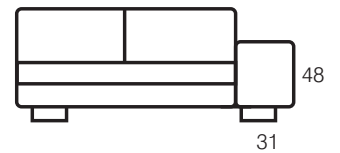

PORTO UNIT SYSTEM

Units

Corner Arm

Wide Arm

Narrow Arm

Option

Example:

- 1 x S1794LW/RC
- 1 x 1793RN
- 1 x 179B

NB Corner cushion or corner scatter included with corner arm – *please specify*. 1 x large box scatter and 1 x oblong box scatter included per Small, Medium or Large Unit.

RICHARD BUTLER