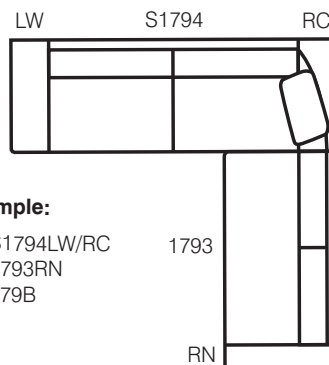

PORTO UNIT SYSTEM

Units

Corner Arm

Wide Arm

Narrow Arm

Option

Example:

- 1 x S1794LW/RC
- 1 x 1793RN
- 1 x 179B

NB Corner cushion or corner scatter included with corner arm – *please specify*. 1 x large box scatter and 1 x oblong box scatter included per Small, Medium or Large Unit.

RICHARD BUTLER