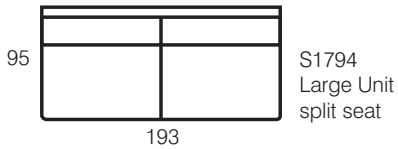

PORTO UNIT SYSTEM

Units

Corner Arm

Wide Arm

Narrow Arm

Option

Example:

- 1 x S1794LW/RC
- 1 x 1793RN
- 1 x 179B

NB Corner cushion or corner scatter included with corner arm – *please specify*. 1 x large box scatter and 1 x oblong box scatter included per Small, Medium or Large Unit.

RICHARD BUTLER