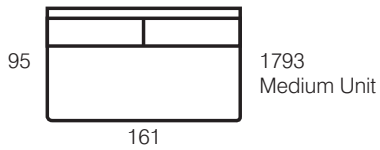

PORTO UNIT SYSTEM

Units

Corner Arm

Wide Arm

Narrow Arm

Option

Example:

- 1 x S1794LW/RC
- 1 x 1793RN
- 1 x 179B