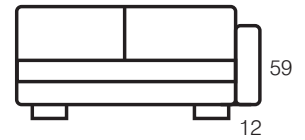

PORTO UNIT SYSTEM

Units

Corner Arm

Wide Arm

Narrow Arm

Option

Example:

- 1 x S1794LW/RC
- 1 x 1793RN
- 1 x 179B

NB Corner cushion or corner scatter included with corner arm – *please specify*. 1 x large box scatter and 1 x oblong box scatter included per Small, Medium or Large Unit.

RICHARD BUTLER