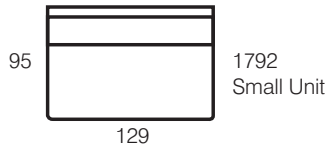

PORTO UNIT SYSTEM

Units

Corner Arm

Wide Arm

Narrow Arm

Option

Example:

- 1 x S1794LW/RC
- 1 x 1793RN
- 1 x 179B

NB Corner cushion or corner scatter included with corner arm – *please specify*. 1 x large box scatter and 1 x oblong box scatter included per Small, Medium or Large Unit.

RICHARD BUTLER