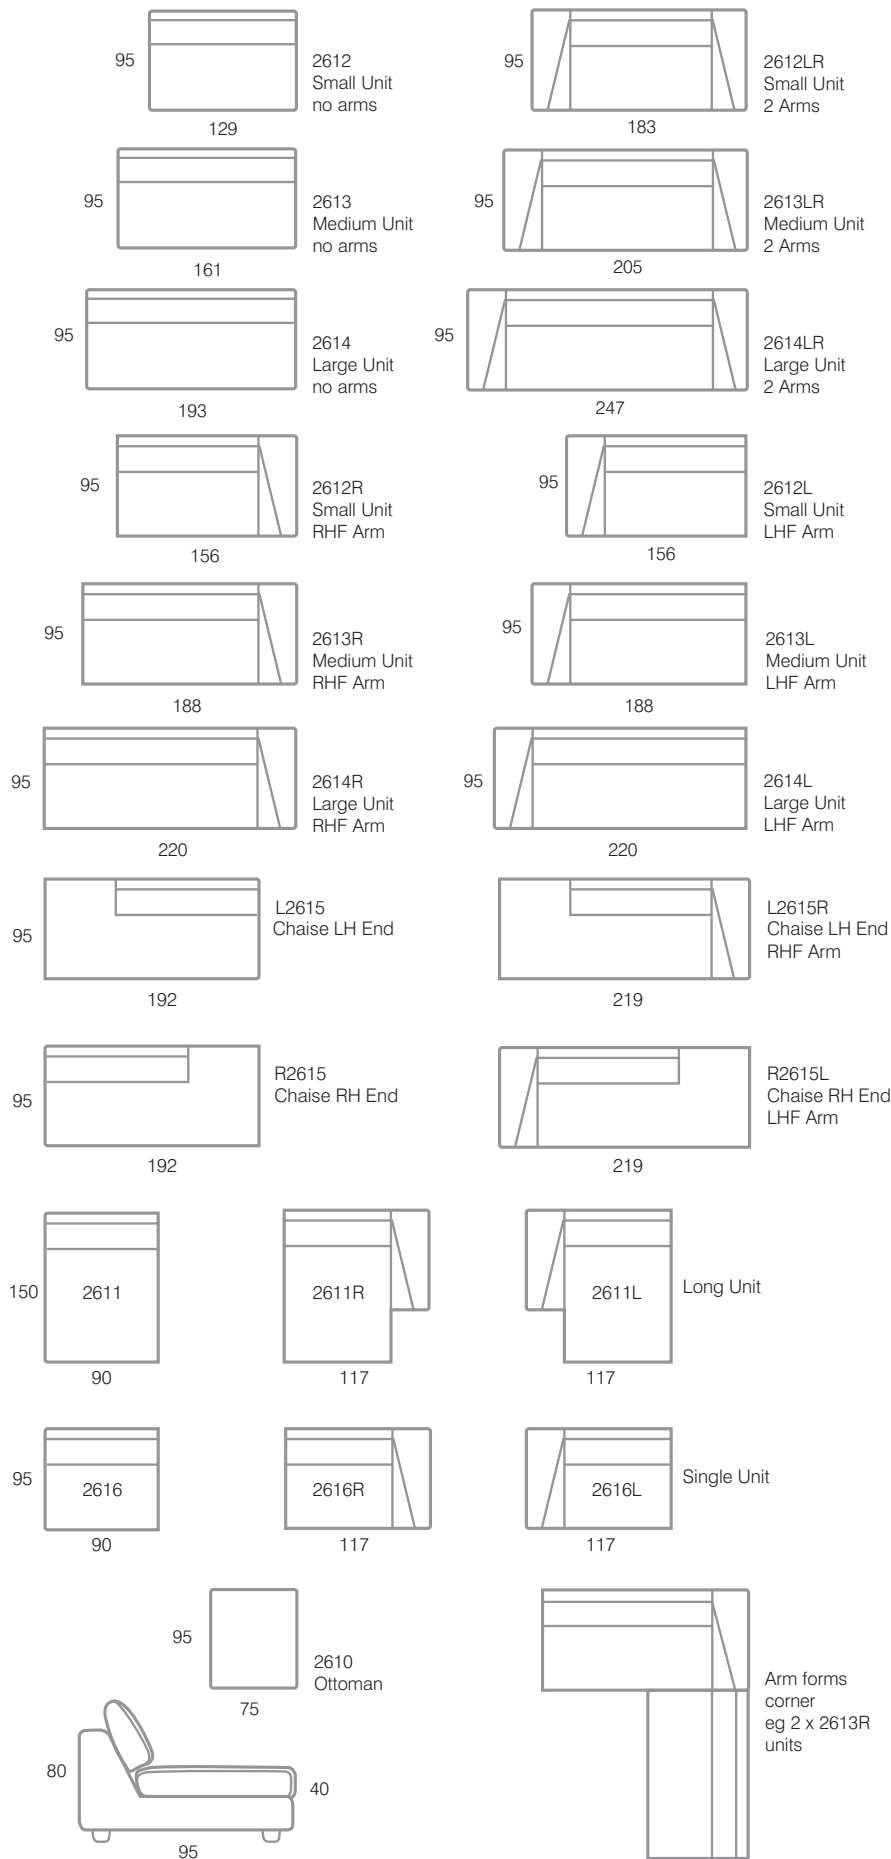

# SOLO UNIT SYSTEM

NB Back Cushions and Scatters included as follows - Small units - 2 backs, 1 scatter  
 Medium units - 2 backs, 1 scatter  
 Large units - 3 backs, 1 scatter  
 Chaise - 2 backs, 1 scatter  
 Long and Single units - 1 back, 1 scatter